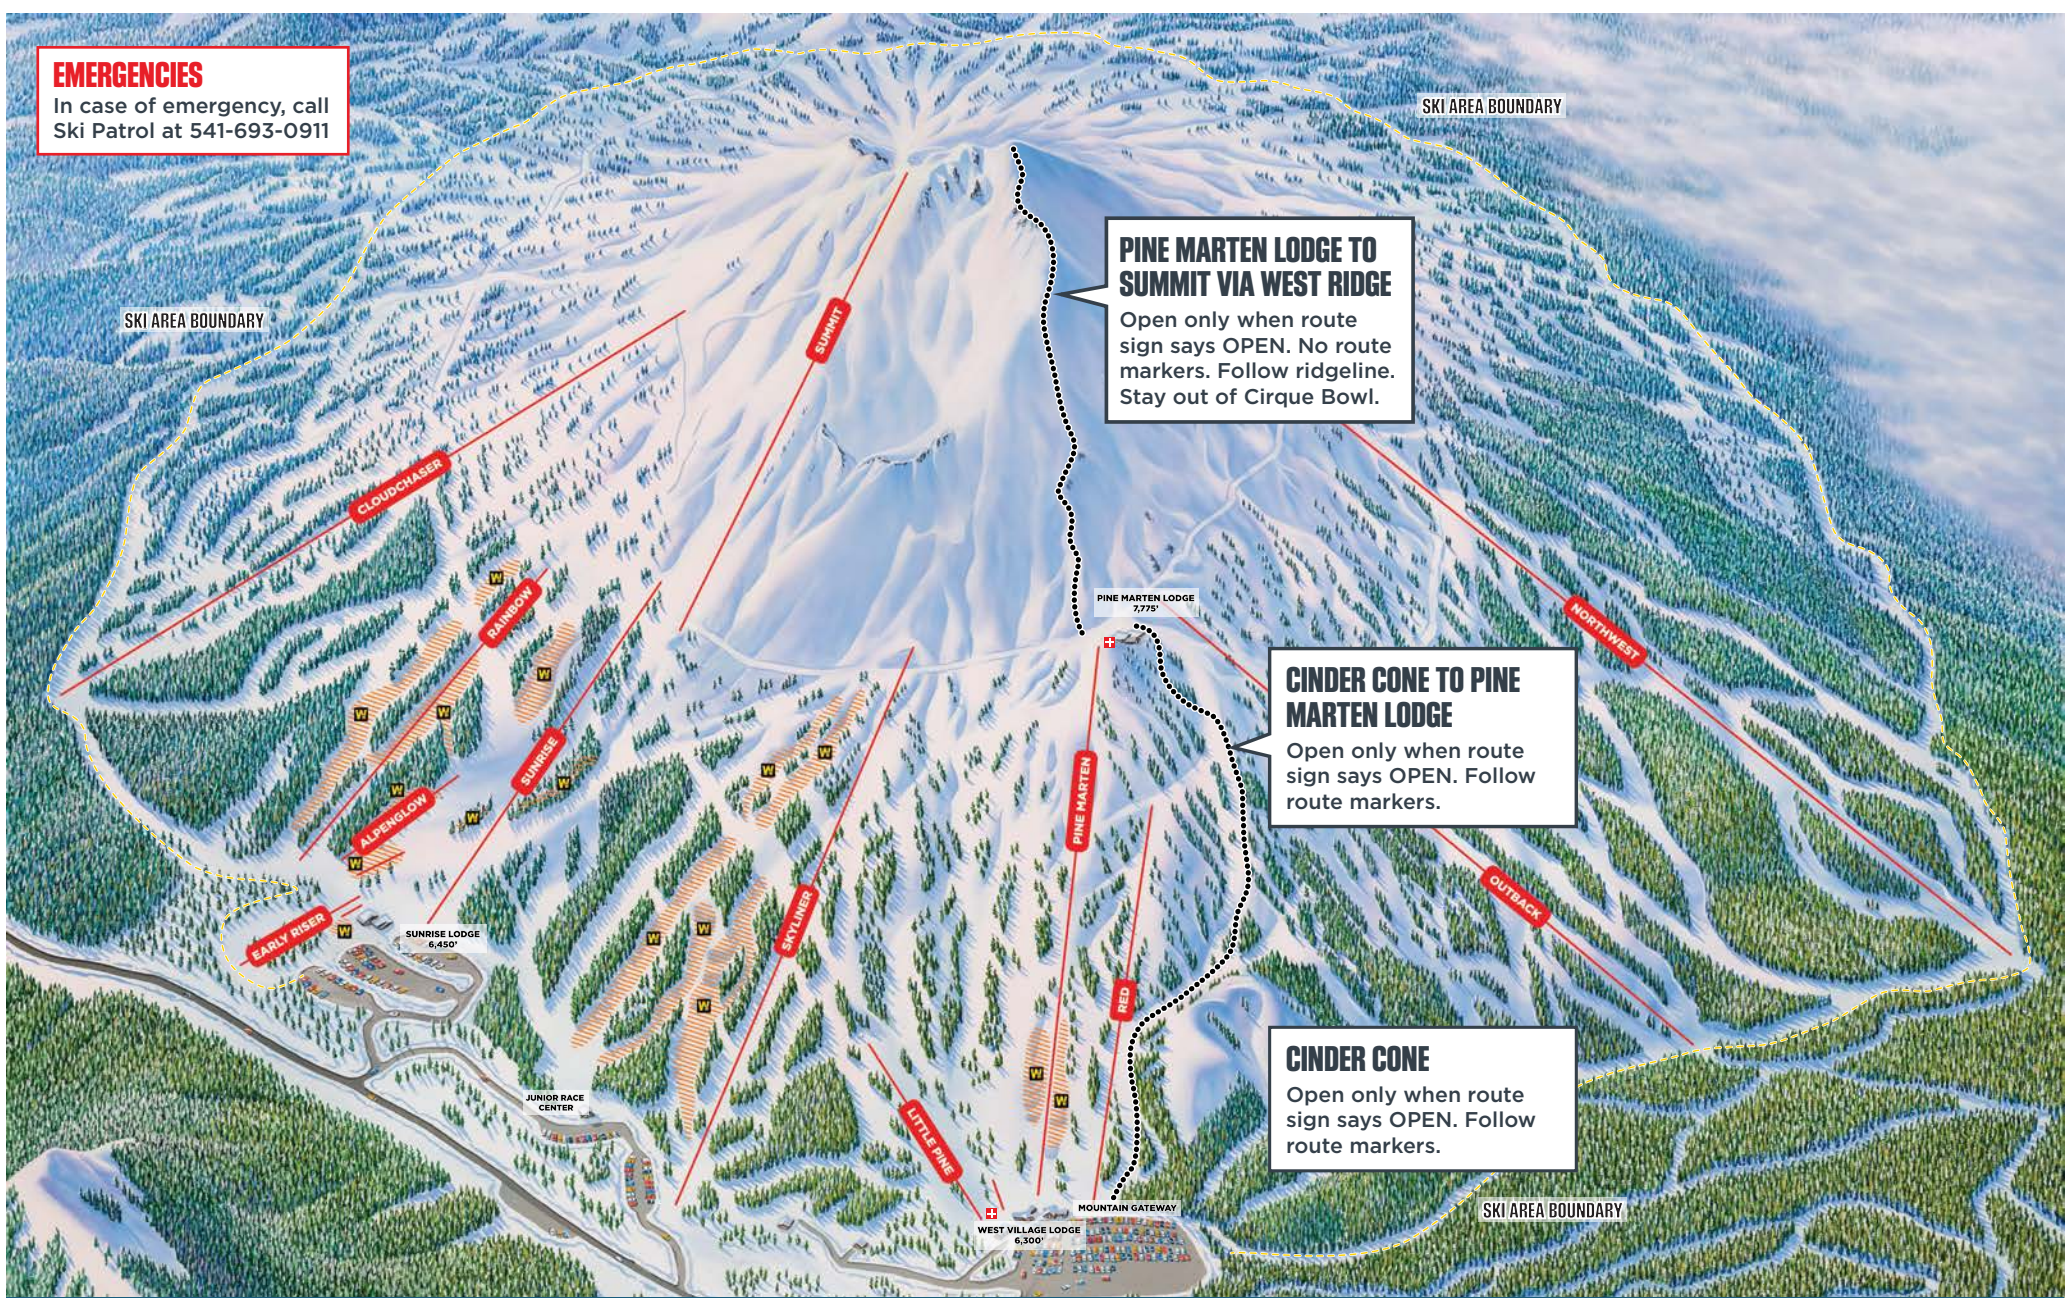

EMERGENCIES

In case of emergency, call
Ski Patrol at 541-693-0911

UPHILL TRAVEL AT MT. BACHELOR

ALL ROUTES: Yield to downhill traffic. Check uphill travel information and status online at MTBACHELOR.COM/UPHILL before leaving for the mountain. Double check uphill travel status by reviewing base area informational kiosk and on-mountain signage before and during ascent. Follow designated uphill routes/route markers. Dogs are not permitted within the ski area boundary. Routes may be closed at anytime.